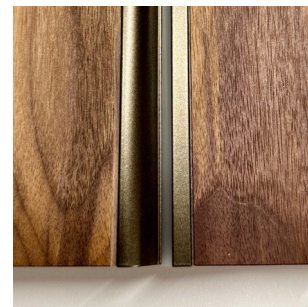

RINIA PROFILE MINI SHELF

Rinia Profile Mini Shelf with Frosted Cover 2m

Dimensions:	21.5mm (w) x 8mm (h)
Dimensions with Flange:	24mm (w) x 9mm (h)
LED Tape Width:	Maximum 5mm
Length:	Maximum length 2 Meters
Finish:	Aluminium or RAL*
Cover:	Frosted
IP/Rating:	IP20
Accessories:	End Cap /Power End Cap

Finishes

Typical finishes include:

1. White (RAL 9016)
2. Black (RAL 9004)
3. Anodised Black
4. Antique Bronze
5. Antique Brass
6. Brass

Custom Powder Coat RAL Finishes Available.

The Rinia range of aluminium profiles protect the tape from the environment, work as a heat-sink for optimum LED performance, as well as controlling and diffusing the light output. The aluminium is anodised and the cover is supplied in frosted as standard. Popular with our commercial clients are the custom RAL finishes. The profiles come in two meter lengths as standard and can usually be delivered next day to site. The production team can cut profiles to size, provide custom length fly leads and deliver complete fittings to site ready for installation.