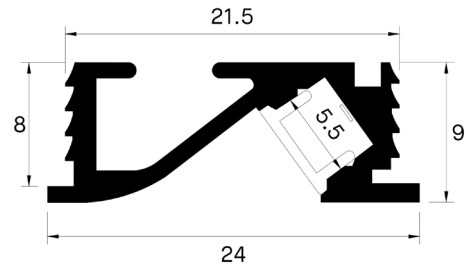

RINIA PROFILE MINI SHELF

Rinia Profile Mini Shelf with Frosted Cover 2m

Dimensions:	21.5mm (w) x 8mm (h)
Dimensions with Flange:	24mm (w) x 9mm (h)
LED Tape Width:	Maximum 5mm
Length:	Maximum length 2 Meters
Finish:	Aluminium or RAL*
Cover:	Frosted
IP/Rating:	IP20
Accessories:	End Cap /Power End Cap