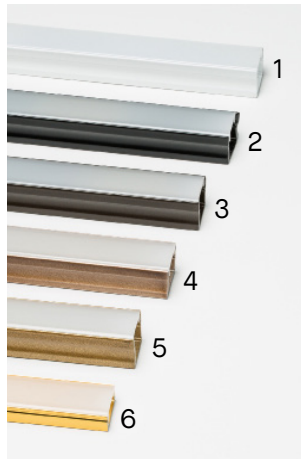

RINIA PROFILE MINI SHELF

Rinia Profile Mini Shelf with Frosted Cover 2m

Dimensions:	21.5mm (w) x 8mm (h)
Dimensions with Flange:	24mm (w) x 9mm (h)
LED Tape Width:	Maximum 5mm
Length:	Maximum length 2 Meters
Finish:	Aluminium or RAL*
Cover:	Frosted
IP/Rating:	IP20
Accessories:	End Cap /Power End Cap

Finishes

Typical finishes include:

1. White (RAL 9016)
2. Black (RAL 9004)
3. Anodised Black
4. Antique Bronze
5. Antique Brass
6. Brass

Custom Powder Coat RAL Finishes Available.

The Rinia range of aluminium profiles protect the tape from the environment, work as a heat-sink for optimum LED performance, as well as controlling and diffusing the light output. The aluminium is anodised and the cover is supplied in frosted as standard. Popular with our commercial clients are the custom RAL finishes. The profiles come in two meter lengths as standard and can usually be delivered next day to site. The production team can cut profiles to size, provide custom length fly leads and deliver complete fittings to site ready for installation.