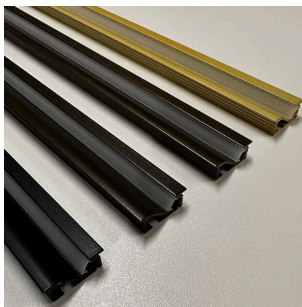

RINIA PROFILE MINI SHELF

Rinia Profile Mini Shelf with Frosted Cover 2m

Dimensions:	21.5mm (w) x 8mm (h)
Dimensions with Flange:	24mm (w) x 9mm (h)
LED Tape Width:	Maximum 5mm
Length:	Maximum length 2 Meters
Finish:	Aluminium or RAL*
Cover:	Frosted
IP/Rating:	IP20
Accessories:	End Cap /Power End Cap

Finishes

Typical finishes include:

1. White (RAL 9016)
2. Black (RAL 9004)
3. Anodised Black
4. Antique Bronze
5. Antique Brass
6. Brass

Custom Powder Coat RAL Finishes Available.

The Rinia range of aluminium profiles protect the tape from the environment, work as a heat-sink for optimum LED performance, as well as controlling and diffusing the light output. The aluminium is anodised and the cover is supplied in frosted as standard. Popular with our commercial clients are the custom RAL finishes. The profiles come in two meter lengths as standard and can usually be delivered next day to site. The production team can cut profiles to size, provide custom length fly leads and deliver complete fittings to site ready for installation.