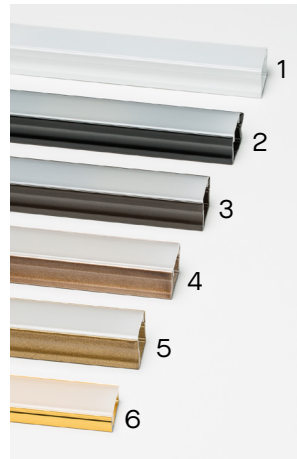

## Rinia Profile Mini Shelf with Frosted Cover 2m

Dimensions:	29.5mm (w) x 11.29mm (h)
Dimensions with Flange:	34mm (w) x 12.5mm (h)
LED Tape Width:	Maximum 5mm
Length:	Maximum length 2 Meters
Finish:	Aluminium or RAL*
Cover:	Frosted
IP/Rating:	IP20
Accessories:	End Cap /Power End Cap

## Finishes

Custom finishes available.

Typical finishes include:

1. White (RAL 9016)
2. Black (RAL 9004)
3. Anodised Black
4. Antique Bronze
5. Antique Brass
6. Brass

additional charges apply for custom finishes

The Rinia range of aluminium profiles protect the tape from the environment, work as a heat-sink for optimum LED performance, as well as controlling and diffusing the light output. The aluminium is anodised and the cover is supplied in frosted as standard. Popular with our commercial clients are the custom RAL finishes. The profiles come in two meter lengths as standard and can usually be delivered next day to site. The production team can cut profiles to size, provide custom length fly leads and deliver complete fittings to site ready for installation.