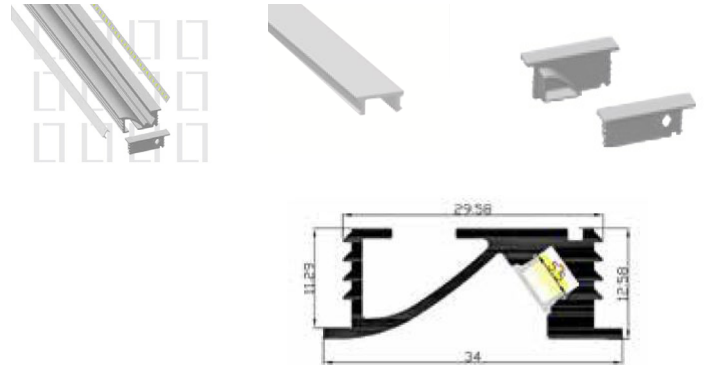

# RINIA PROFILE MINI SHELF

## Rinia Profile Mini Shelf with Frosted Cover 2m

Dimensions:	29.5mm (w) x 11.29mm (h)
Dimensions with Flange:	34mm (w) x 12.5mm (h)
LED Tape Width:	Maximum 5mm
Length:	Maximum length 2 Meters
Finish:	Aluminium or RAL*
Cover:	Frosted
IP/Rating:	IP20
Accessories:	End Cap /Power End Cap

The Rinia range of aluminium profiles protect the tape from the environment, work as a heat-sink for optimum LED performance, as well as controlling and diffusing the light output. The aluminium is anodised and the cover is supplied in frosted as standard. Popular with our commercial clients are the custom RAL finishes. The profiles come in two meter lengths as standard and can usually be delivered next day to site. The production team can cut profiles to size, provide custom length fly leads and deliver complete fittings to site ready for installation.